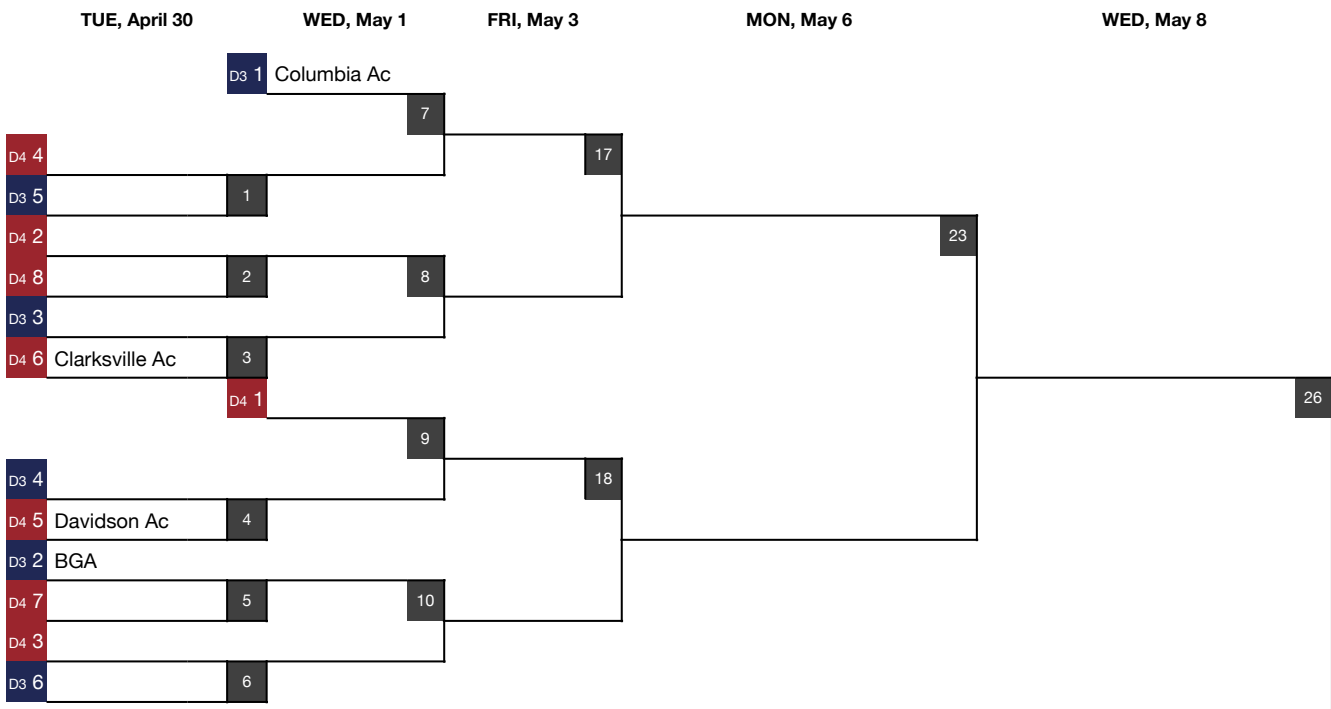

# Softball

## 2024 DIVISION II-A MIDDLE REGION TOURNAMENT

at higher seed

Higher seed is the HOME team

If both teams are same seeds in game 23, the team from District 3 is the HOME team

District 3 teams  
 District 4 teams