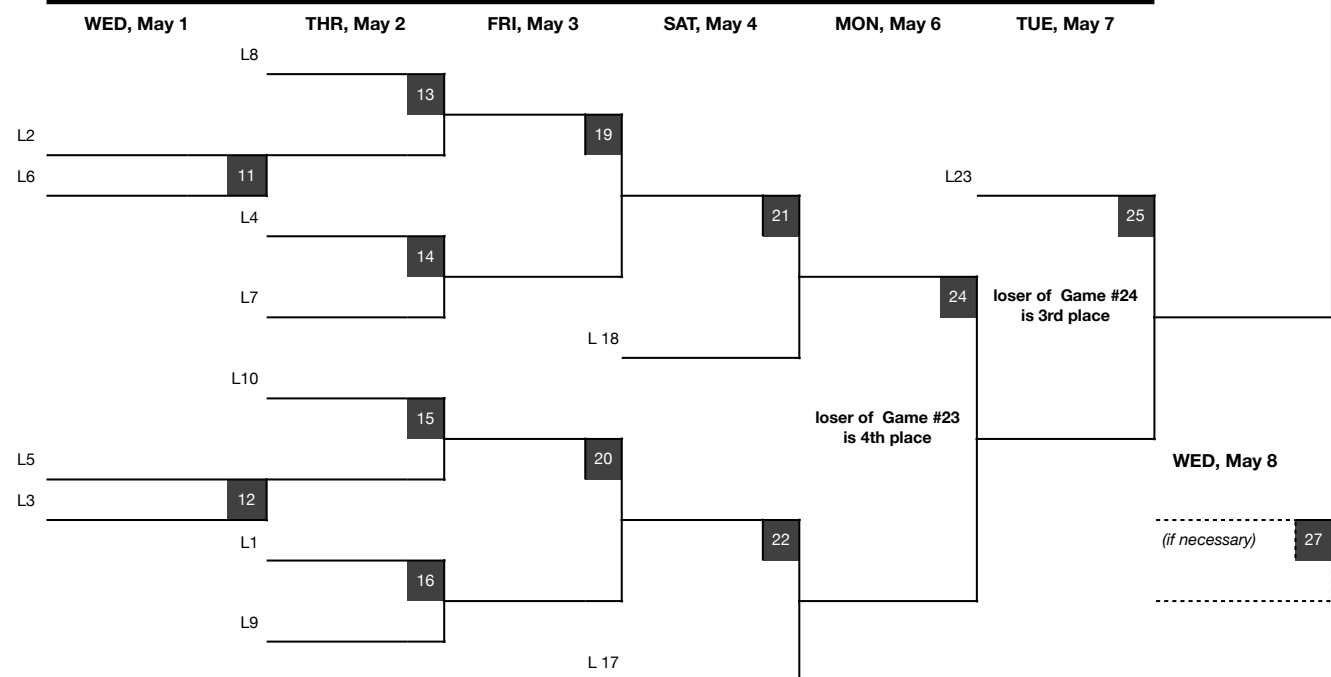

## 2024 DIVISION II-A MIDDLE REGION TOURNAMENT

at higher seed

Higher seed is the HOME team

If both teams are same seeds in game 23, the team from District 3 is the HOME team

District 3 teams  
 District 4 teams