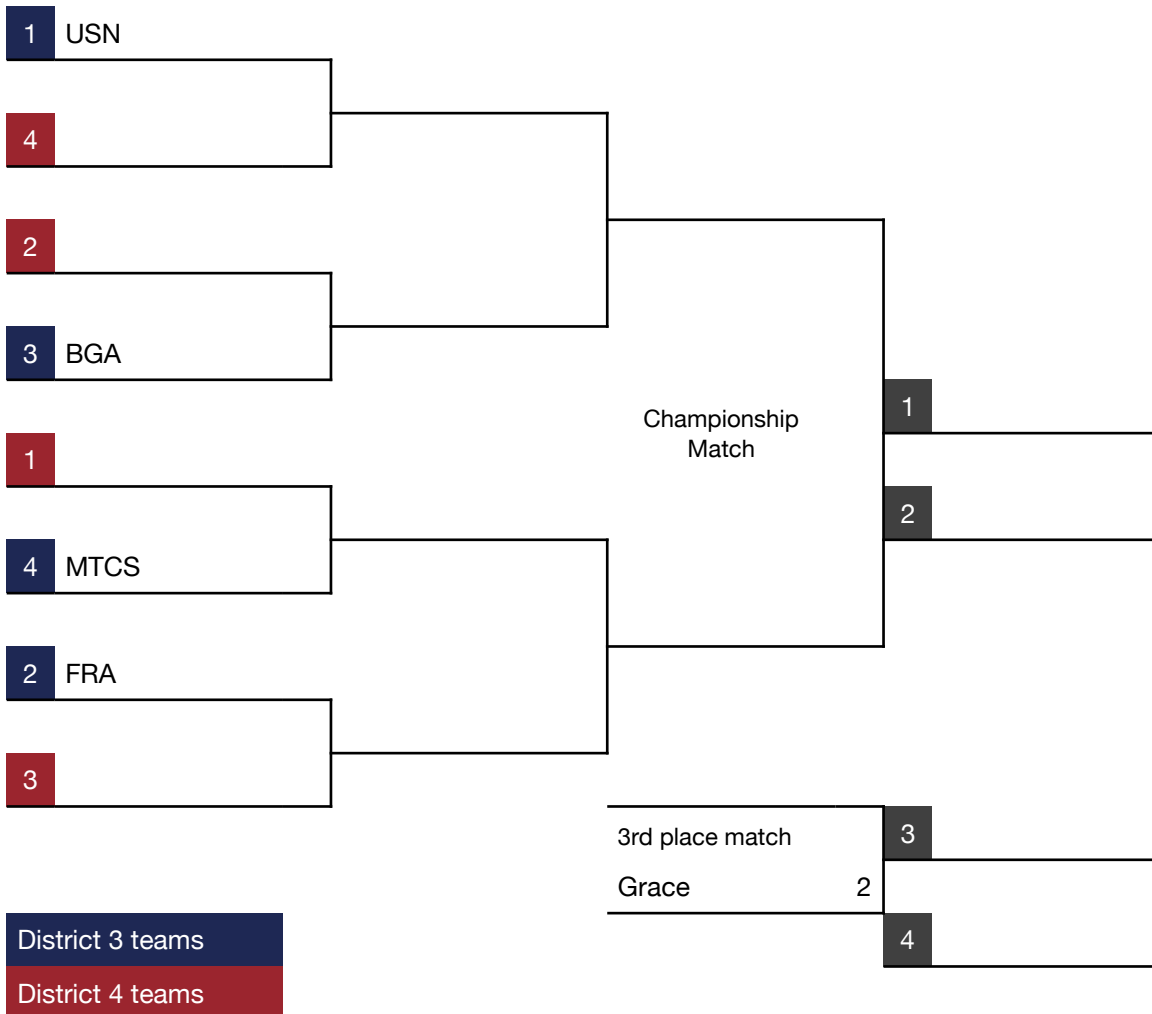

## 2024 DIVISION II-A MIDDLE REGION TOURNAMENT

MON, April 29

REGION  
QUARTERFINAL

REGION  
SEMIFINAL

REGION  
FINAL / 3rd PLACE

TO STATE XII

HIGHER SEED HOSTS ALL MATCHES

Higher seed is the HOME team

If both teams are same seeds, the team from District 3 is the HOME team